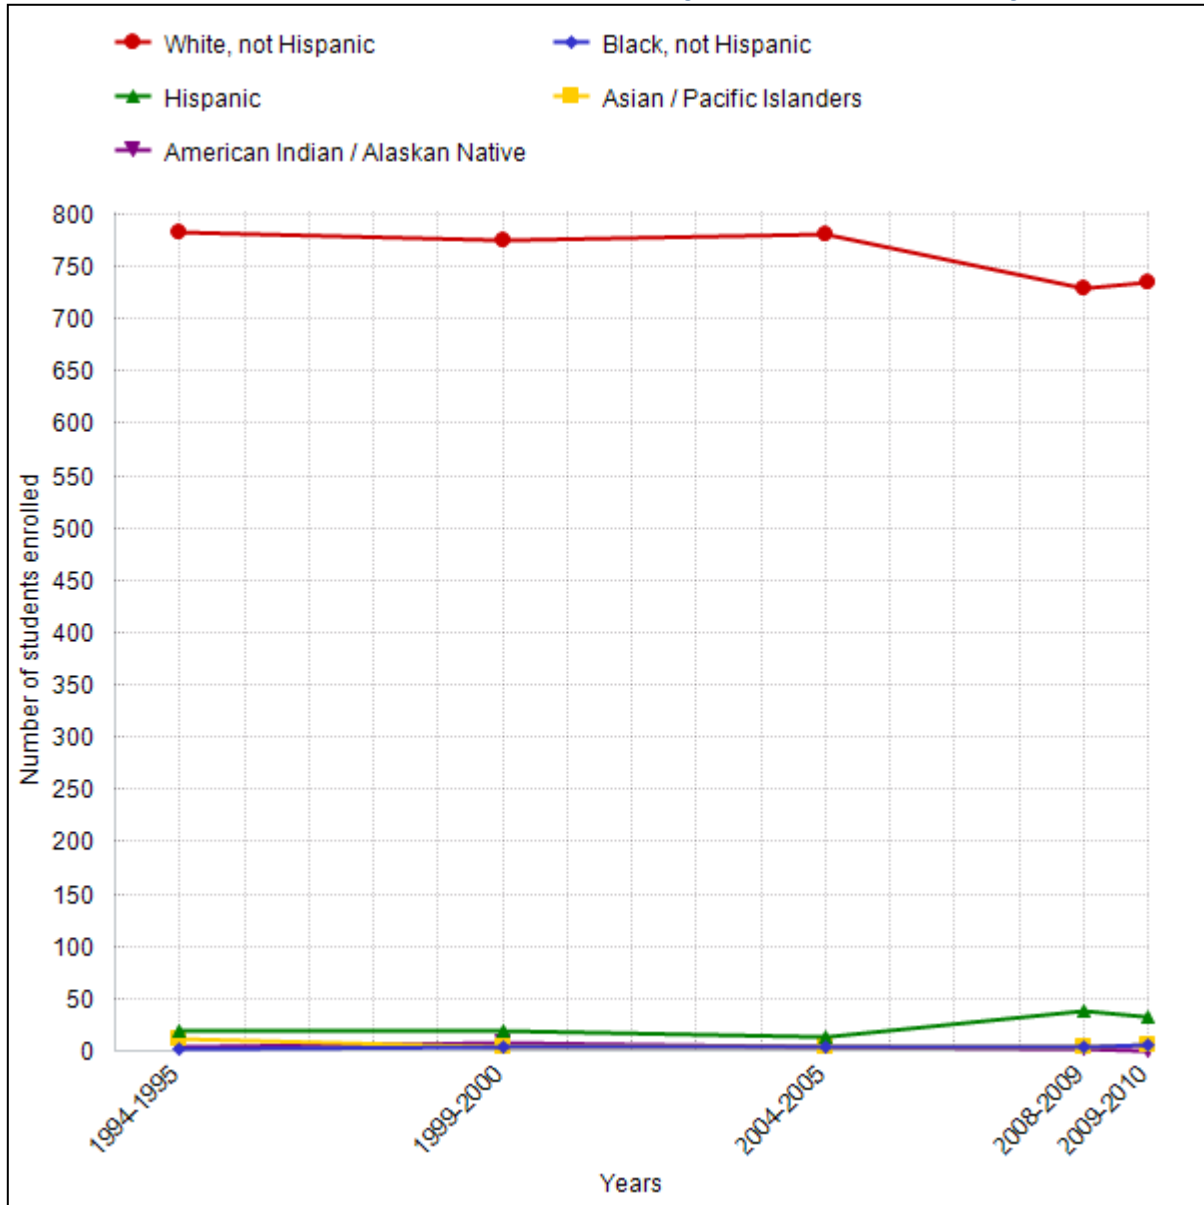

Student Enrollment Trends by Race and Ethnicity

Student Enrollment Trends by Race and Ethnicity

Years	White, not Hispanic	Black, not Hispanic	Hispanic	Asian / Pacific Islanders	American Indian / Alaskan Native
1994-1995	782	2	20	12	4
1999-2000	776	4	19	4	8
2004-2005	780	4	14	3	4
2008-2009	729	4	38	4	1
2009-2010	734	6	33	6	0