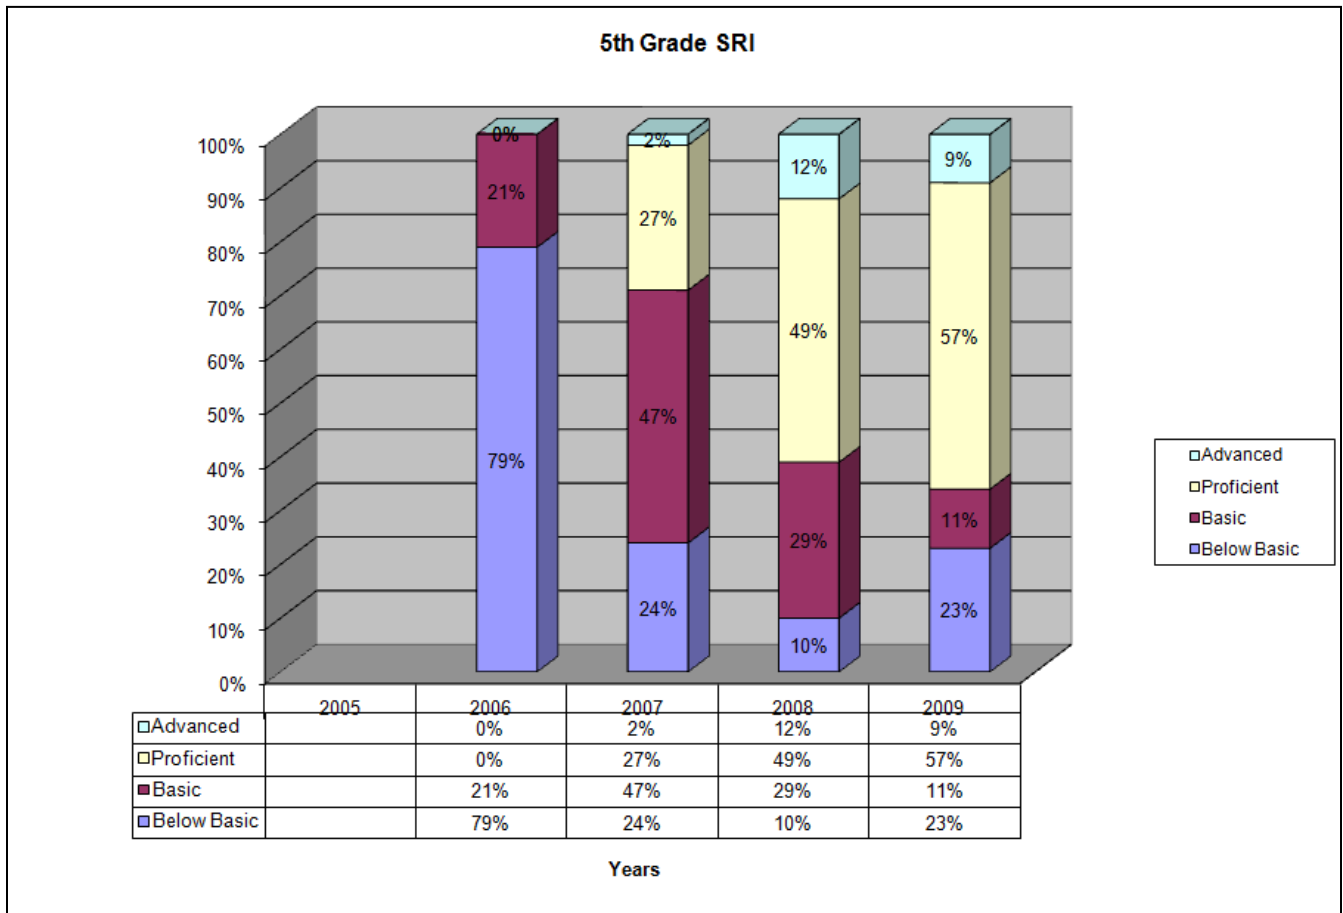

Middle School Scholastic Reading Inventory

6th Grade SRI

	2005	2006	2007	2008	2009
Advanced	0%	0%	8%	12%	22%
Proficient	7%	15%	37%	31%	36%
Basic	21%	47%	37%	41%	29%
Below Basic	72%	38%	18%	16%	13%

7th Grade SRI