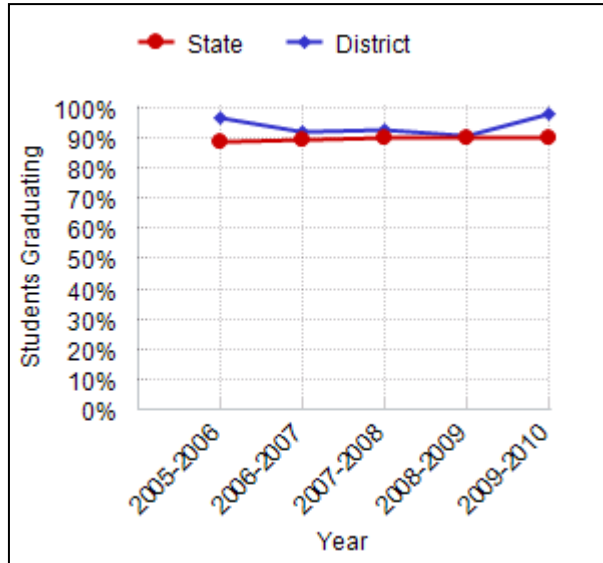

High School Graduation Rate - All Students

High School Graduation Rate		
Years	State	District
2005-2006	88.76%	96.55%
2006-2007	89.17%	91.84%
2007-2008	89.74%	92.42%
2008-2009	89.85%	90.91%
2009-2010	90.03%	98.28%