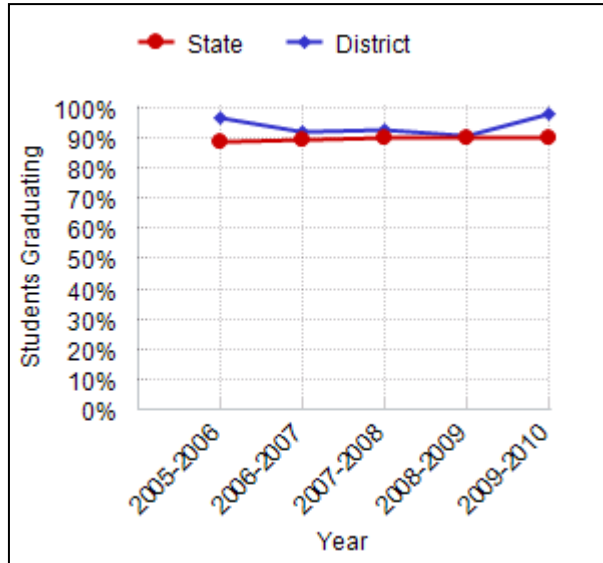

## High School Graduation Rate - All Students

High School Graduation Rate		
Years	State	District
2005-2006	88.76%	96.55%
2006-2007	89.17%	91.84%
2007-2008	89.74%	92.42%
2008-2009	89.85%	90.91%
2009-2010	90.03%	98.28%