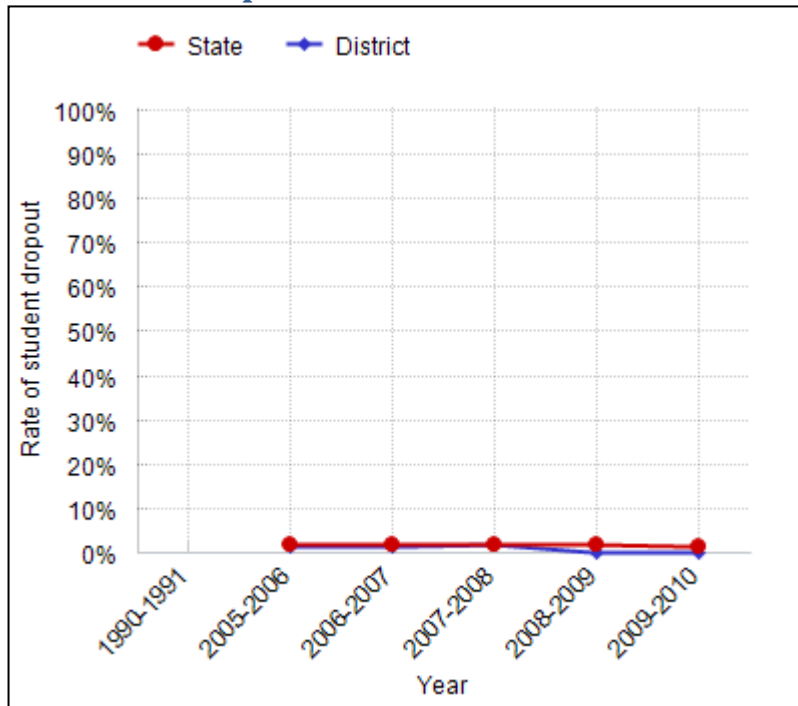

Dropout Rate - All Students

Student Dropout Rate		
Years	State	District
1990-1991		
2005-2006	1.81%	1.37%
2006-2007	1.94%	1.43%
2007-2008	1.69%	1.61%
2008-2009	1.59%	0.00%
2009-2010	1.46%	0.00%